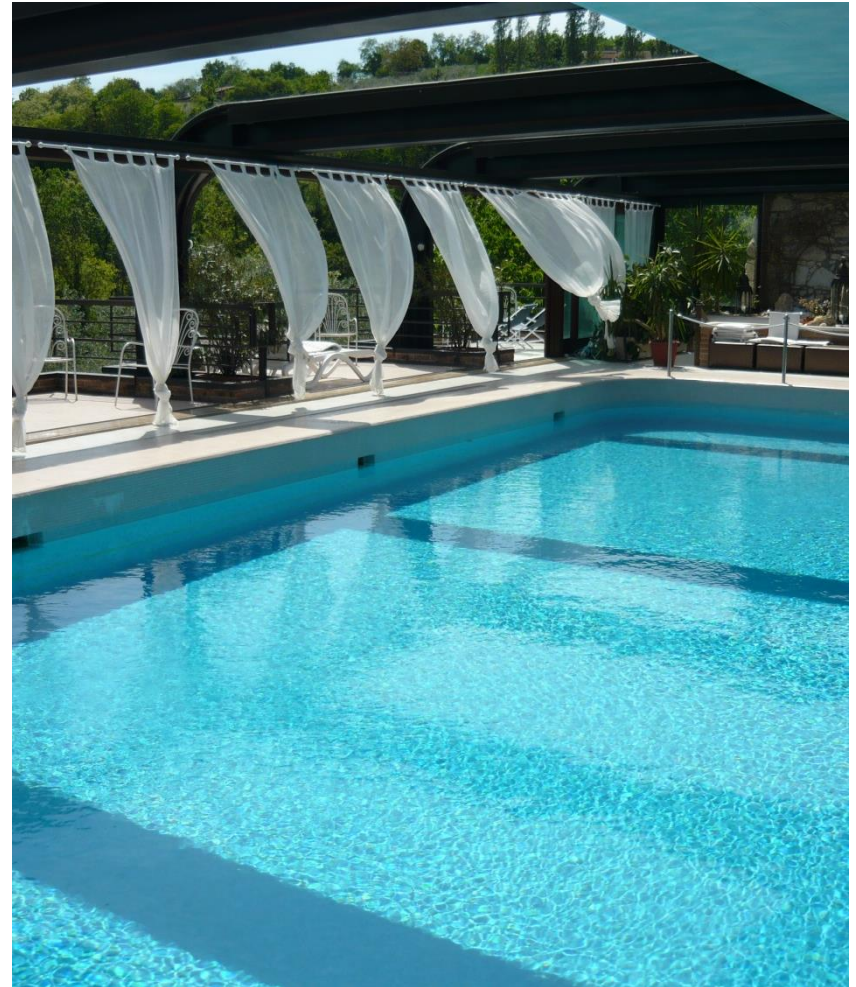

ADDED VALUES & AMENITIES

- Swimming pool
- 24-hr room service
- Wi-Fi Internet free
- Les Clefs d'Or Concierge
- Private park
- Valet parking
- Garden

CONTACTS

Via Sacco 35, 30057 Vicenza - Italia
Tel + 39 0444 550300 Fax +39 0444 550490

reservations.villamichelangelo.vi@starhotels.it
hotelvillamichelangelo.com

Gds code - Amadeus SY VICVIL Apollo/Galileo:
SY 37391 Sabre: SY 052151 Worldspan: SY VILLM